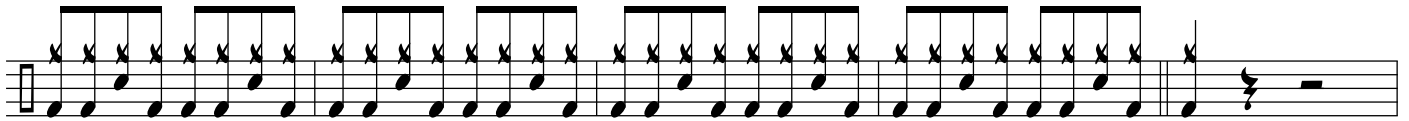

THE ENO

DRUM SET

Musical notation for drum set, measures 1-5. The notation is on a single staff with a common time signature (C). It features a variety of rhythmic patterns including eighth notes, sixteenth notes, and quarter notes, with asterisks indicating specific drum sounds.

HALF OPEN HI HAT!

24

Musical notation for drum set, measures 24-28. The notation continues with rhythmic patterns, including eighth notes and quarter notes, with asterisks indicating drum sounds. A circled plus sign is present above the first measure.

29

Musical notation for drum set, measures 29-32. The notation continues with rhythmic patterns, including eighth notes and quarter notes, with asterisks indicating drum sounds.

34

39

44

TEMPO CHANGE!

49

60